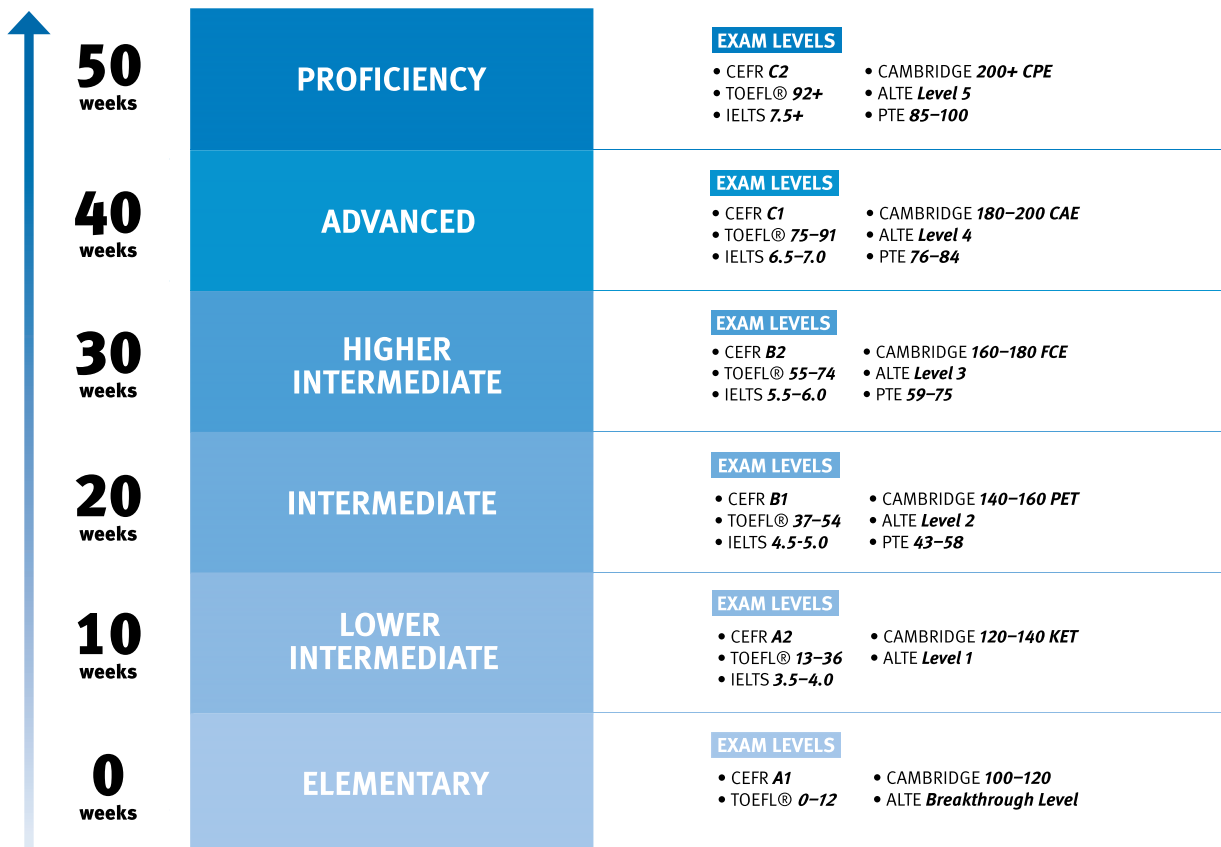

1 Year

**Not sure what you want to study? Don't worry! Kaplan International will help you decide!**

Selecting a program and institution takes time and consideration. If you have an idea of what you want to study, you should think about the type of degree you want to obtain. Do you want to graduate with a bachelor's or master's degree?

# PROGRESS AND LEVEL CHART

The chart below shows the progress you can make with a Kaplan language course. On arrival at your school, you will be given a proficiency test to enable our staff to place you in the correct class for your language level. Regular progress tests during the course will then allow your teachers to monitor your level of improvement.